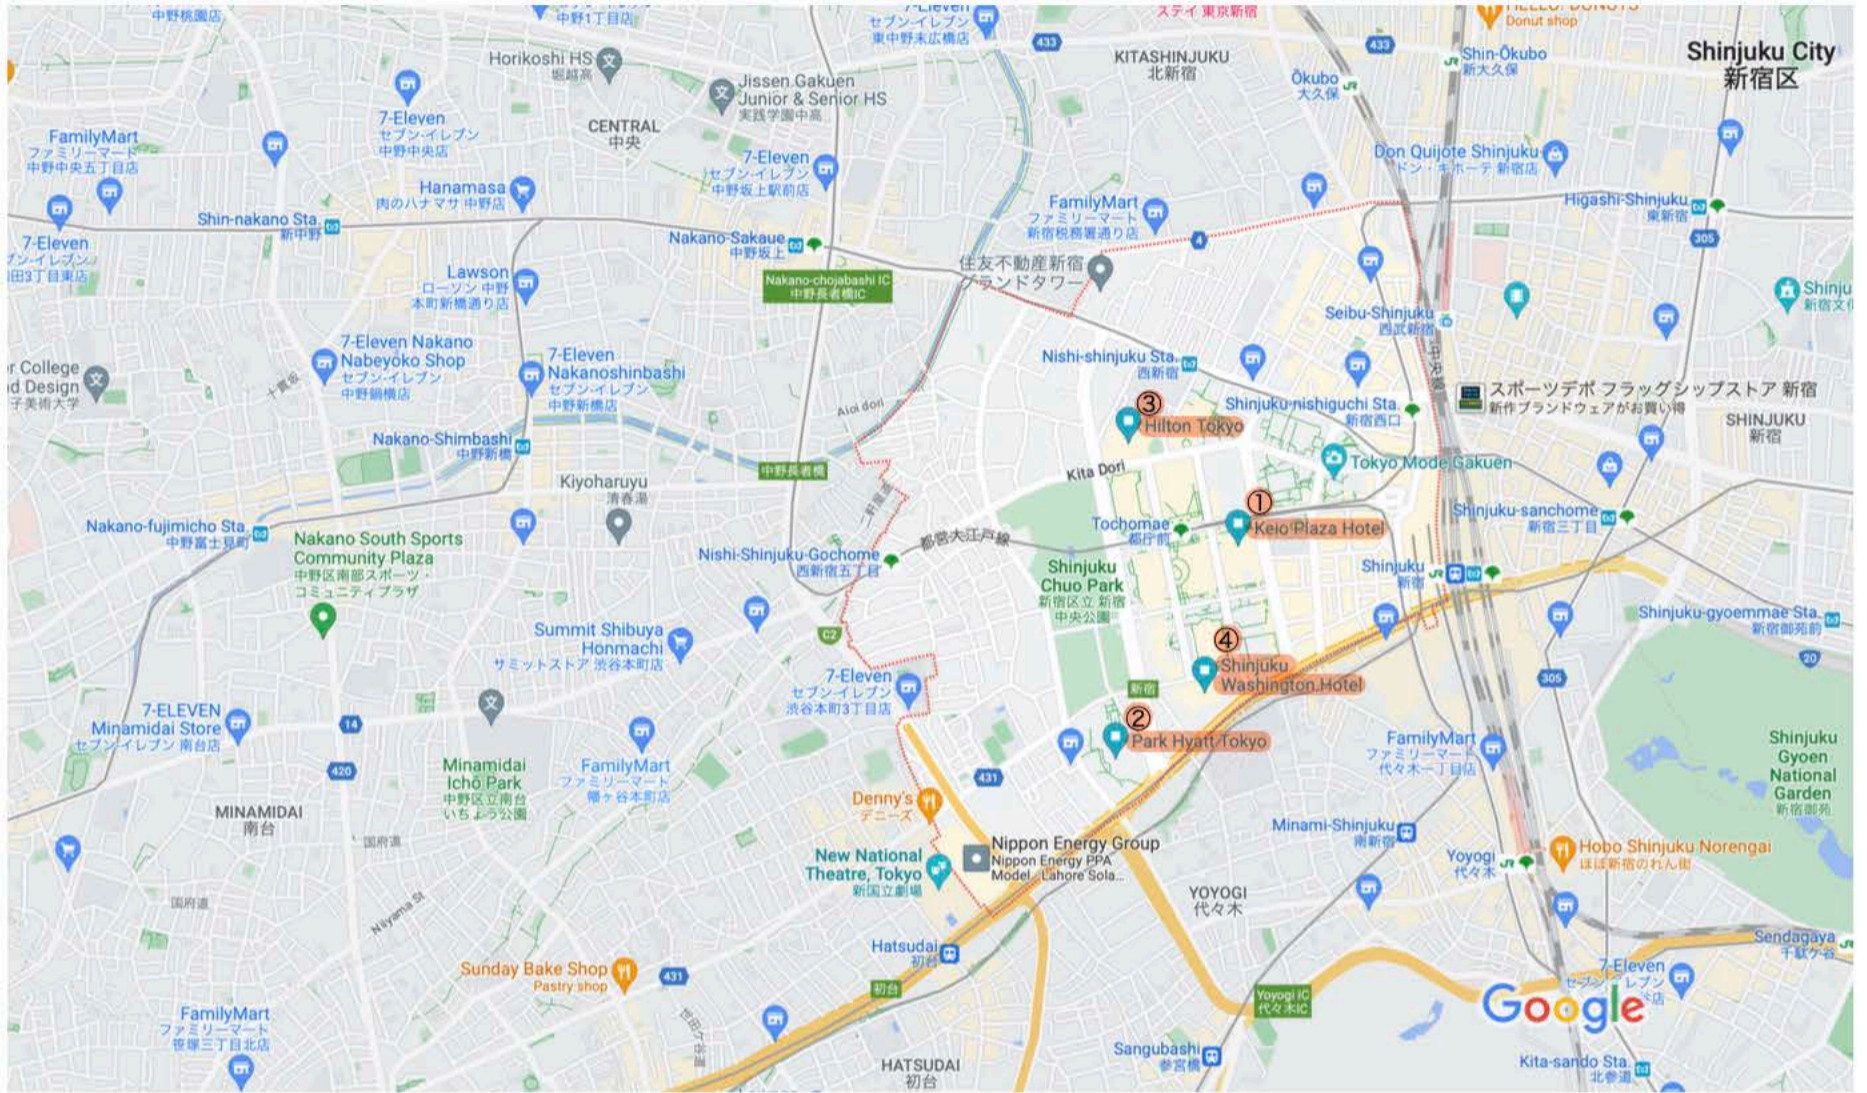

Google Maps Kanto Region

Map data ©2023 20 km

- ①Nishi (West) -shinjuku (Hotel area)
- ②Tokyo Fuji Art Museum
- ③Mt. Takao (The Japan heritage site)
- ④Nikko Toshogu Shrine (The World heritage site)

Kanto Region

関東地方

Directions

Save

Nearby

Send to phone

Share

Quick facts

The Kantō region is a geographical region of Honshu, the largest island of Japan. In a common definition, the region includes the Greater Tokyo Area a... [More](#)

Google Maps Nishishinjuku

Map data ©2023 Google 200 m

- ① Keio Plaza Hotel
- ② Park Hyatt Tokyo
- ③ Hilton Tokyo
- ④ Washington Hotel Shinjuku

Nishishinjuku

西新宿

Shinjuku City, Tokyo 160-0023

Google Maps Hachioji

Map data ©2023 2 km

- ① Tokyo Fuji Art Museum
- ② Mt. Takao
(The Japan heritage site)

Hachioji

八王子市

Tokyo