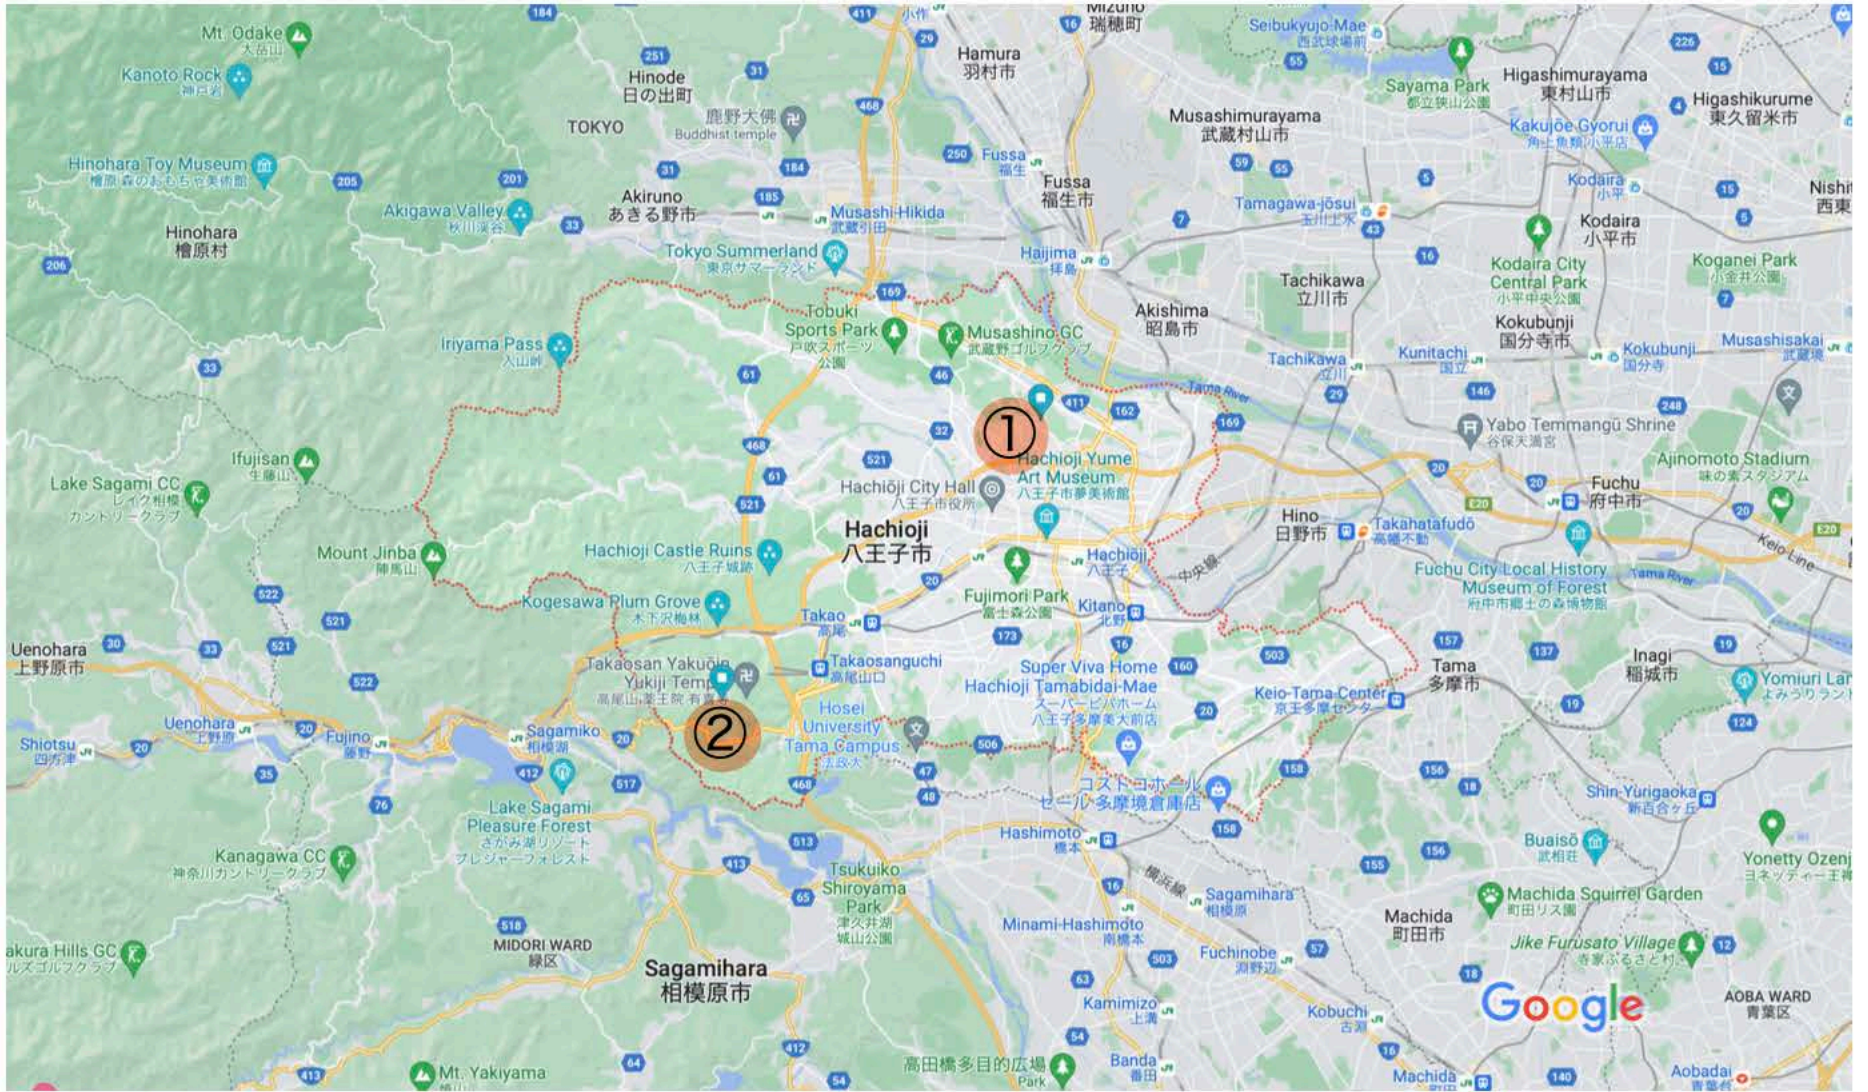

Google Maps Kanto Region

Map data ©2023 20 km

- ①Nishi (West) -shinjuku (Hotel area)
- ②Tokyo Fuji Art Museum
- ③Mt. Takao (The Japan heritage site)
- ④Nikko Toshogu Shrine (The World heritage site)

Kanto Region

関東地方

Directions

Save

Nearby

Send to phone

Share

Quick facts

The Kantō region is a geographical region of Honshu, the largest island of Japan. In a common definition, the region includes the Greater Tokyo Area a... [More](#)

Google Maps Nishishinjuku

Map data ©2023 Google 200 m

- ① Keio Plaza Hotel
- ② Park Hyatt Tokyo
- ③ Hilton Tokyo
- ④ Washington Hotel Shinjuku

Nishishinjuku

西新宿

Shinjuku City, Tokyo 160-0023

Google Maps Hachioji

Map data ©2023 2 km

- ① Tokyo Fuji Art Museum
- ② Mt. Takao
(The Japan heritage site)

Hachioji

八王子市

Tokyo