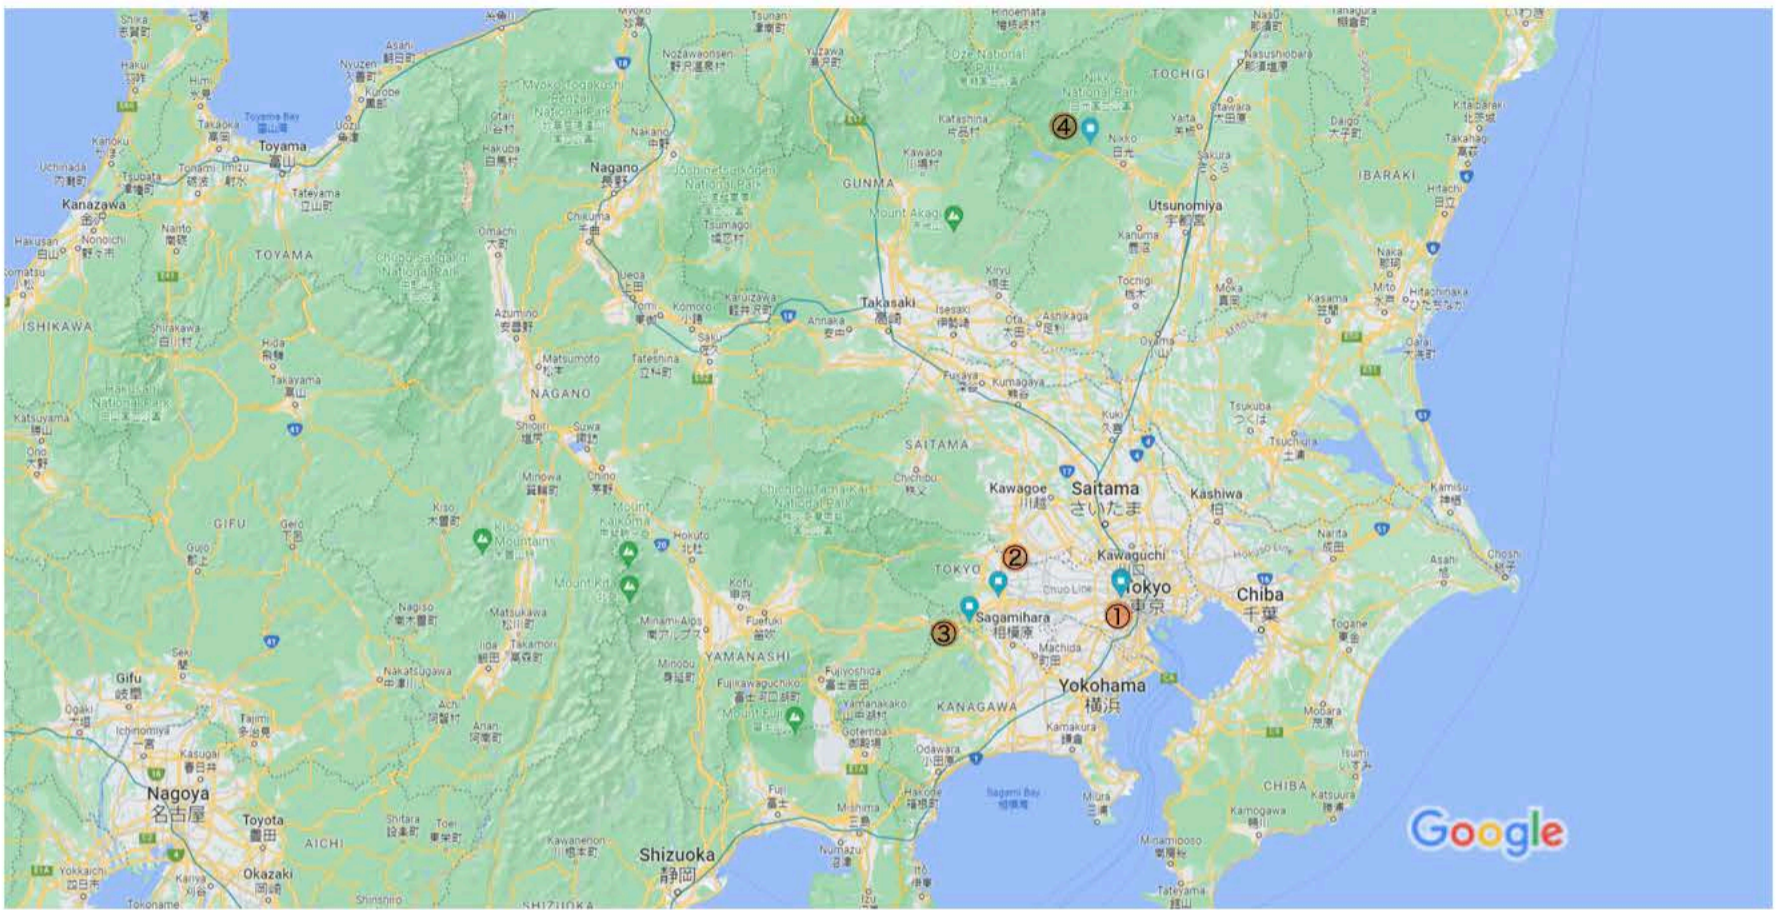

Google Maps Kanto Region

Map data ©2023 20 km

- ①Nishi (West) -shinjuku (Hotel area)
- ②Tokyo Fuji Art Museum
- ③Mt. Takao (The Japan heritage site)
- ④Nikko Toshogu Shrine (The World heritage site)

Kanto Region

関東地方

Directions

Save

Nearby

Send to phone

Share

Quick facts

The Kantō region is a geographical region of Honshu, the largest island of Japan. In a common definition, the region includes the Greater Tokyo Area a... [More](#)

Google Maps Nishishinjuku

Map data ©2023 Google 200 m

- ① Keio Plaza Hotel
- ② Park Hyatt Tokyo
- ③ Hilton Tokyo
- ④ Washington Hotel Shinjuku

Nishishinjuku

西新宿

Shinjuku City, Tokyo 160-0023

Google Maps Hachioji

Map data ©2023 2 km

- ① Tokyo Fuji Art Museum
- ② Mt. Takao
(The Japan heritage site)

Hachioji

八王子市

Tokyo